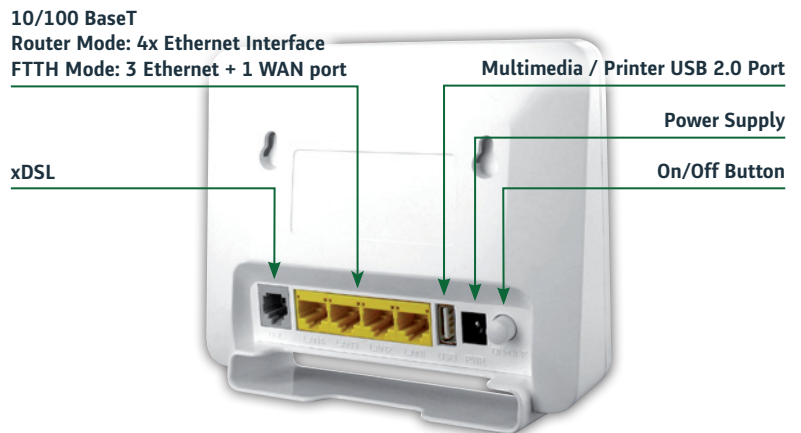

SHARED ACCESS CONTENT

In order to access contents anywhere, anytime, on any device, Sagemcom F@st 2704R integrates an embedded DLNA media server v1.5 using Samba and UPnP protocols, thus the end user shares contents (photo, video, music) across his digital network. So by using the USB host connection, the user access to services like print sharing or content sharing by connecting a HDD.

MULTI-PLAY CARRIER-CLASS REMOTE MANAGEMENT

Service Providers can also rely on the embedded TR-069 agent offering full remote provisioning. Usual tools for remote mass upgrade are also available: HTTP, FTP upgrade.

EASY SET-UP

Sagemcom F@st 2704R CD-less easy setup allows the full installation of the router in just a few clicks. The GUI interface is extremely friendly. More advanced configurations are also made accessible to beginners thanks to the crystal-clear HTTP interface. Surfing on the Internet has never been so easy.

ALWAYS CONNECTED

With a 3G+ USB key connected, the Sagemcom F@st 2704R detects when the ADSL is down and automatically switch to the 3G+ connection. Internet access remains so always available.

TECHNICAL SPECIFICATION